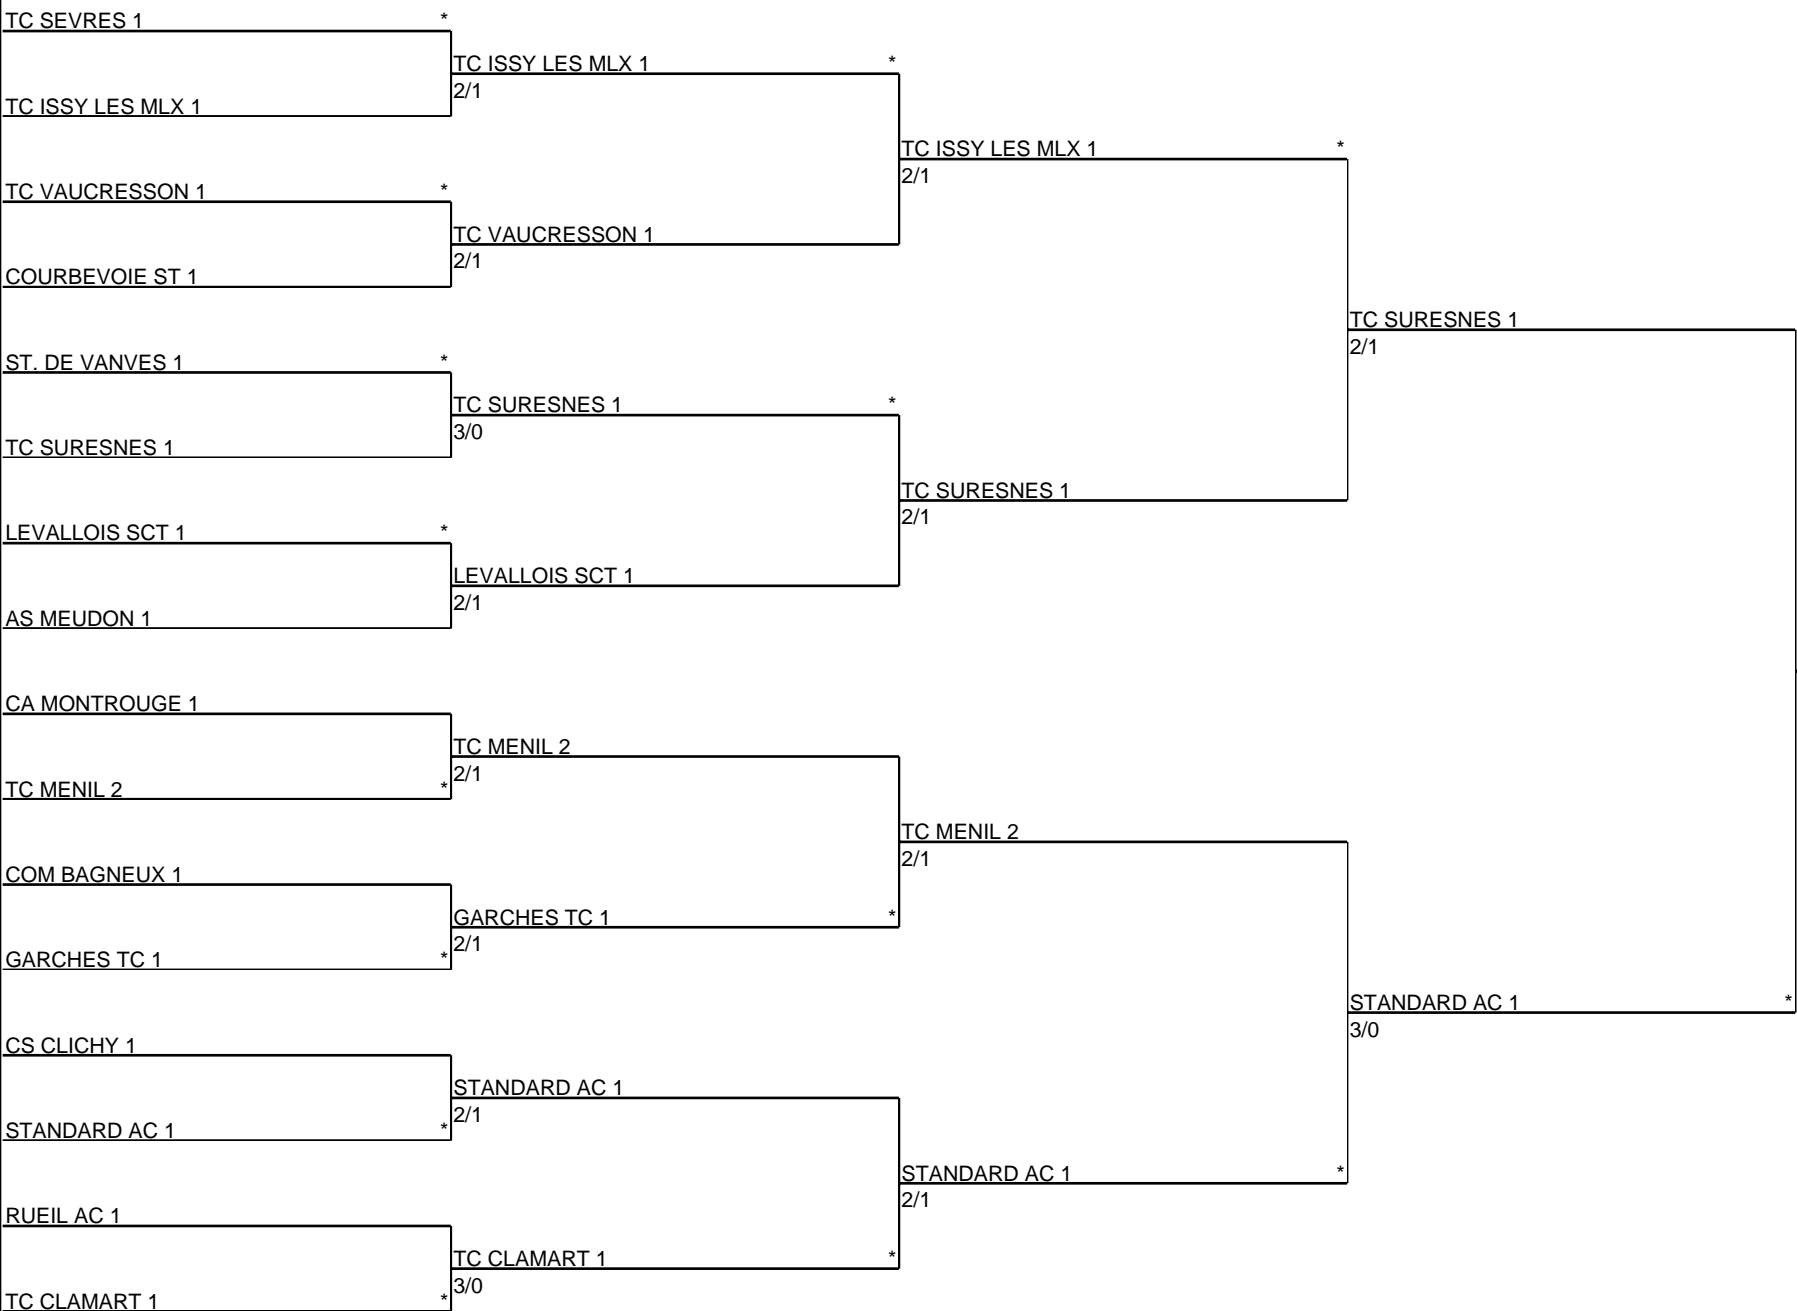

ALT S
DIVISION 1
Tableau principal

15/05/2017

05/06/2017

19/06/2017

29/06/2017